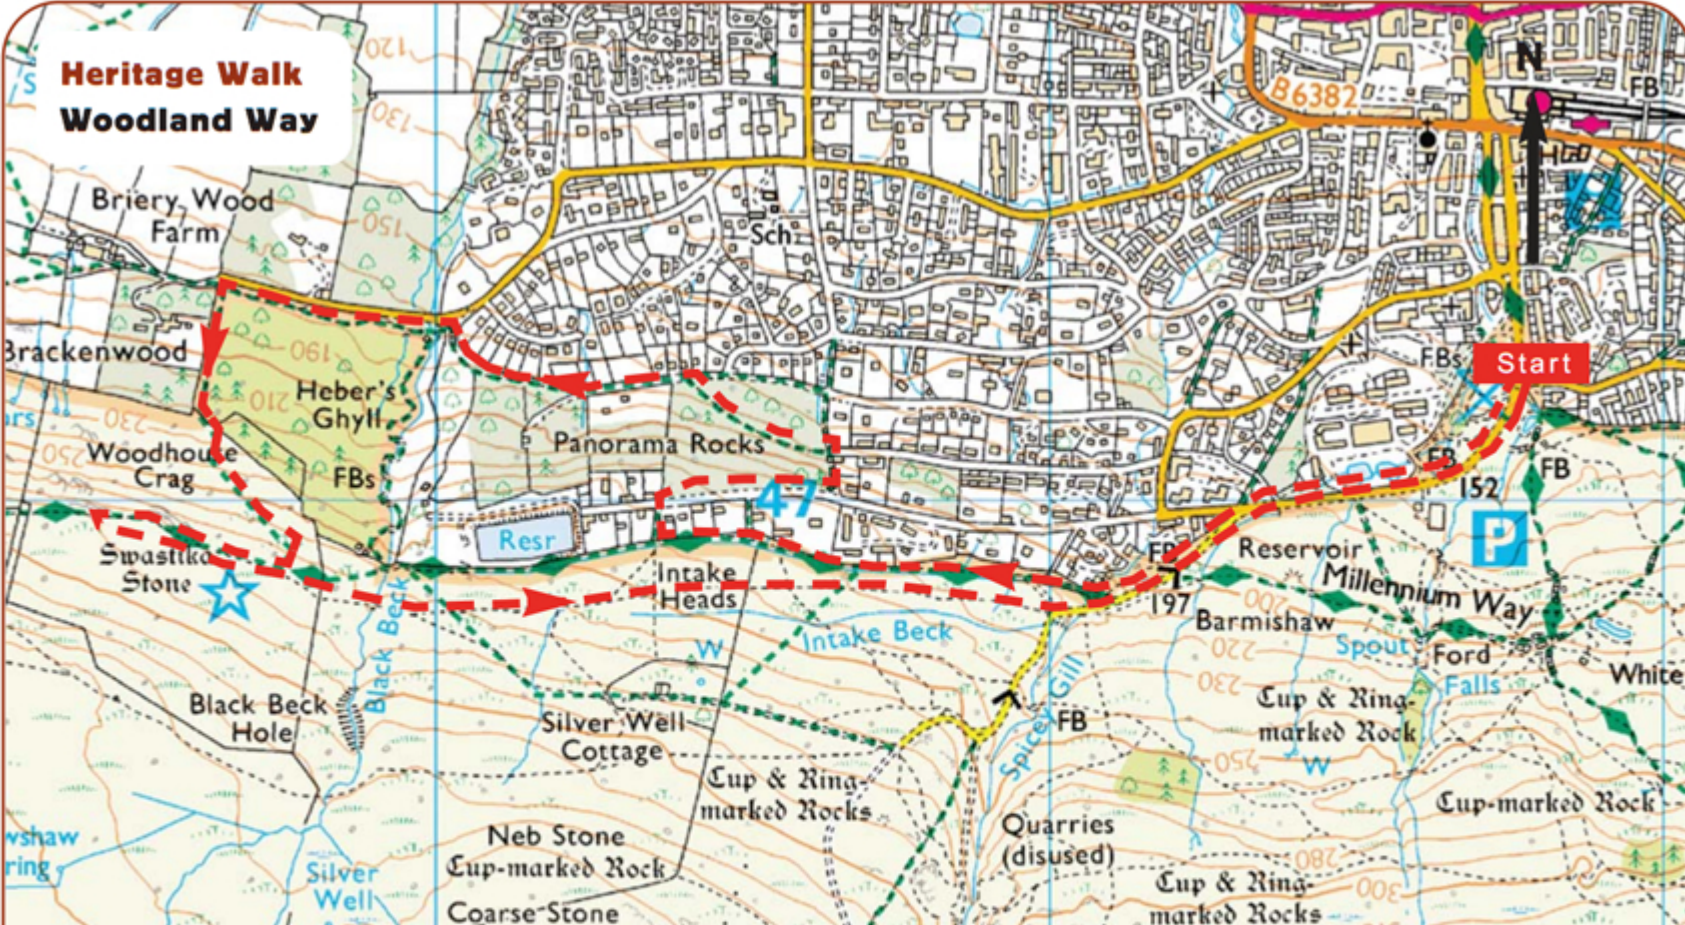

Heritage Walk Woodland Way

Supported in partnership by:

- watershedlandscape the south pennines www.watershedlandscape.co.uk
- defra
- Environment Agency
- European Union
- Northwest
- pennineprospects working in and for the south pennines www.pennineprospects.co.uk
- HERITAGE LOTTERY FUND LOTTERY FUNDED